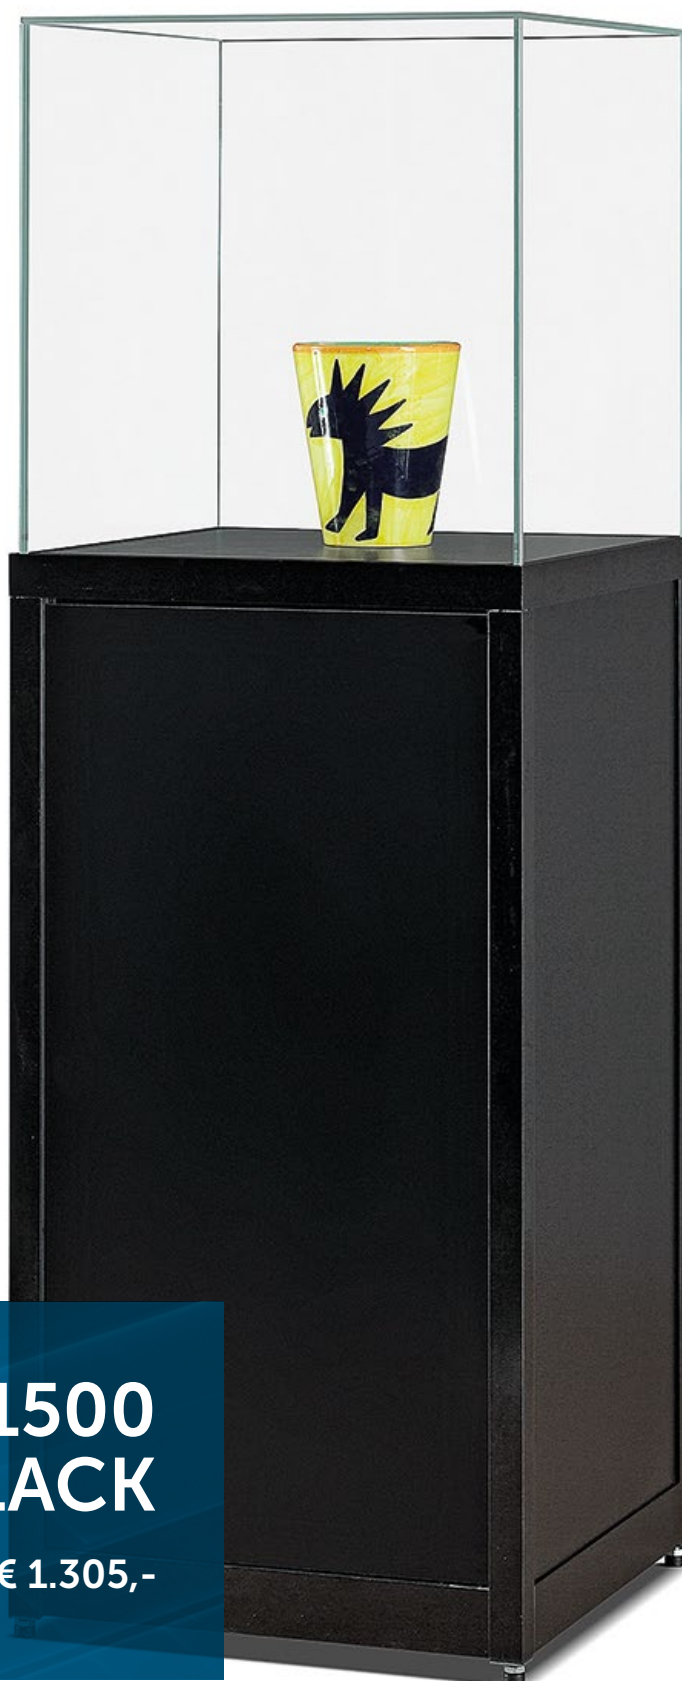

SV1 1500 BLACK

€ 1.305,-