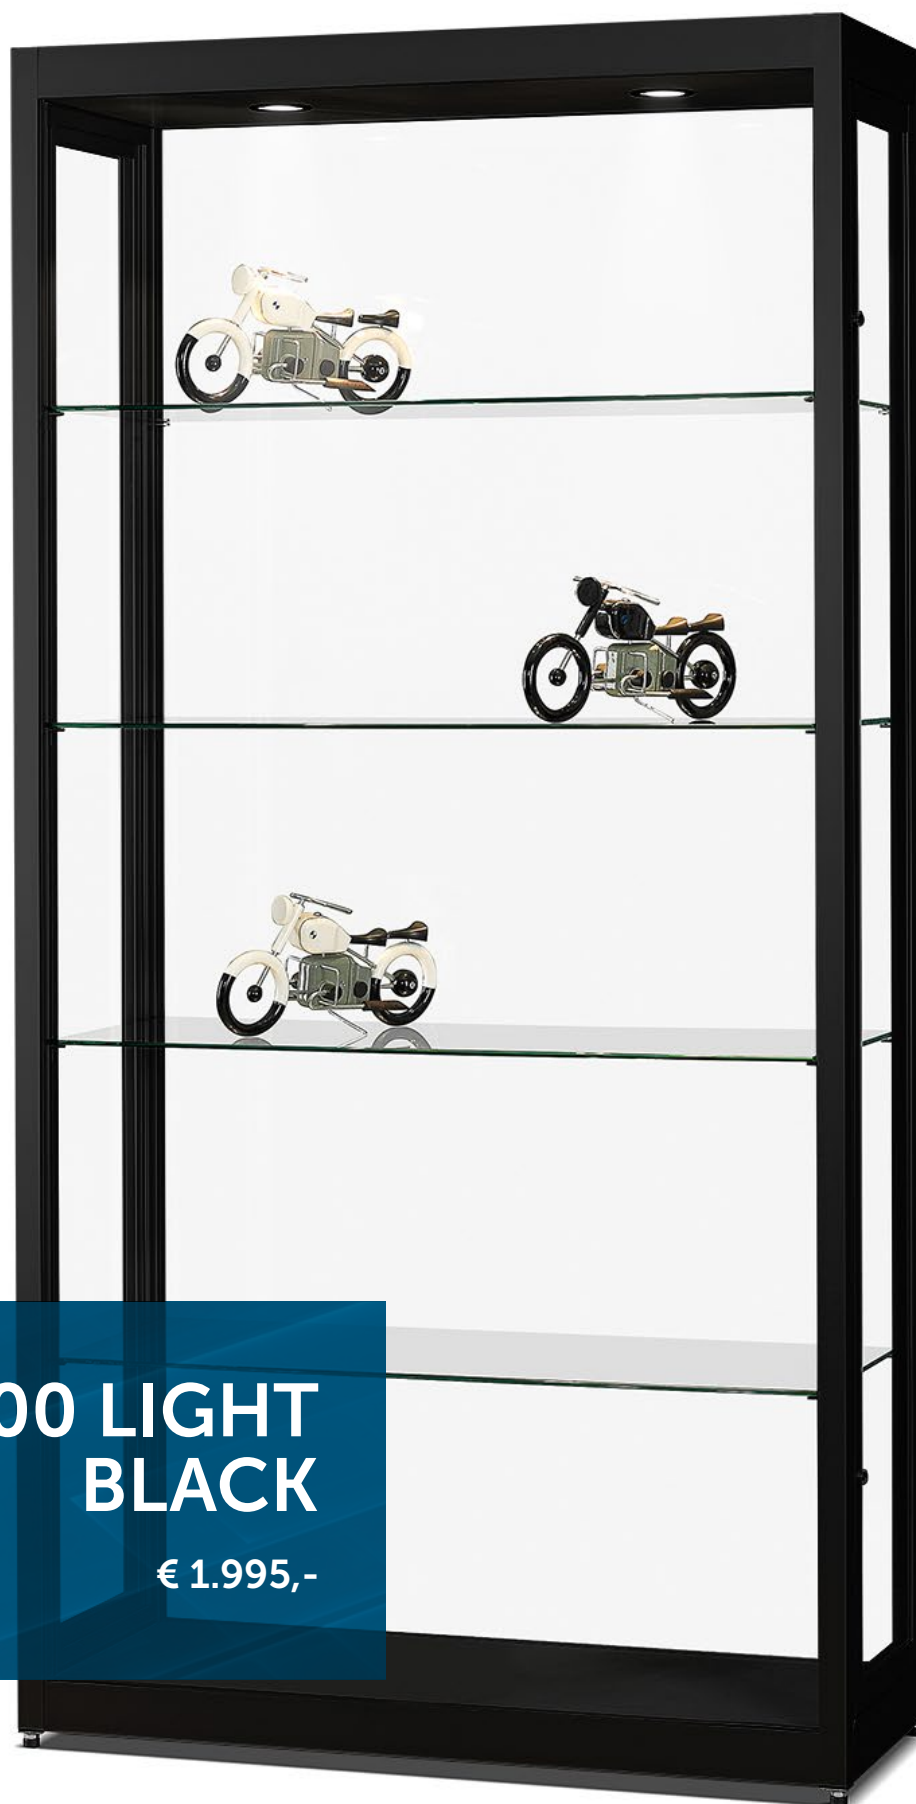

V8 1000 LIGHT BLACK

€ 1.995,-