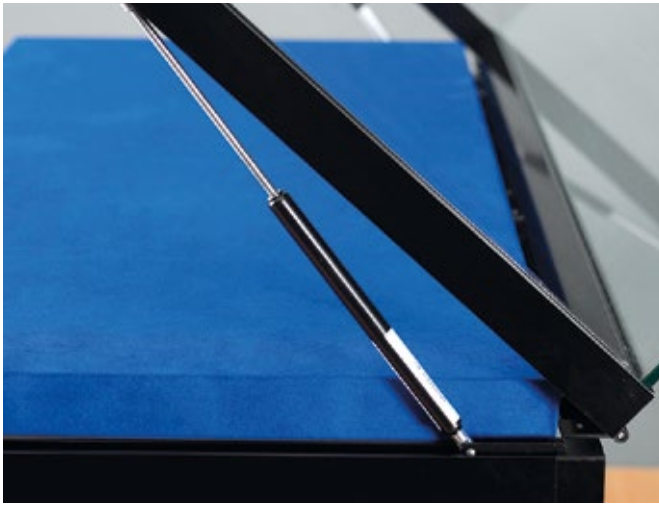

BOTTOM PLATE OUTLINED WITH SUEDE